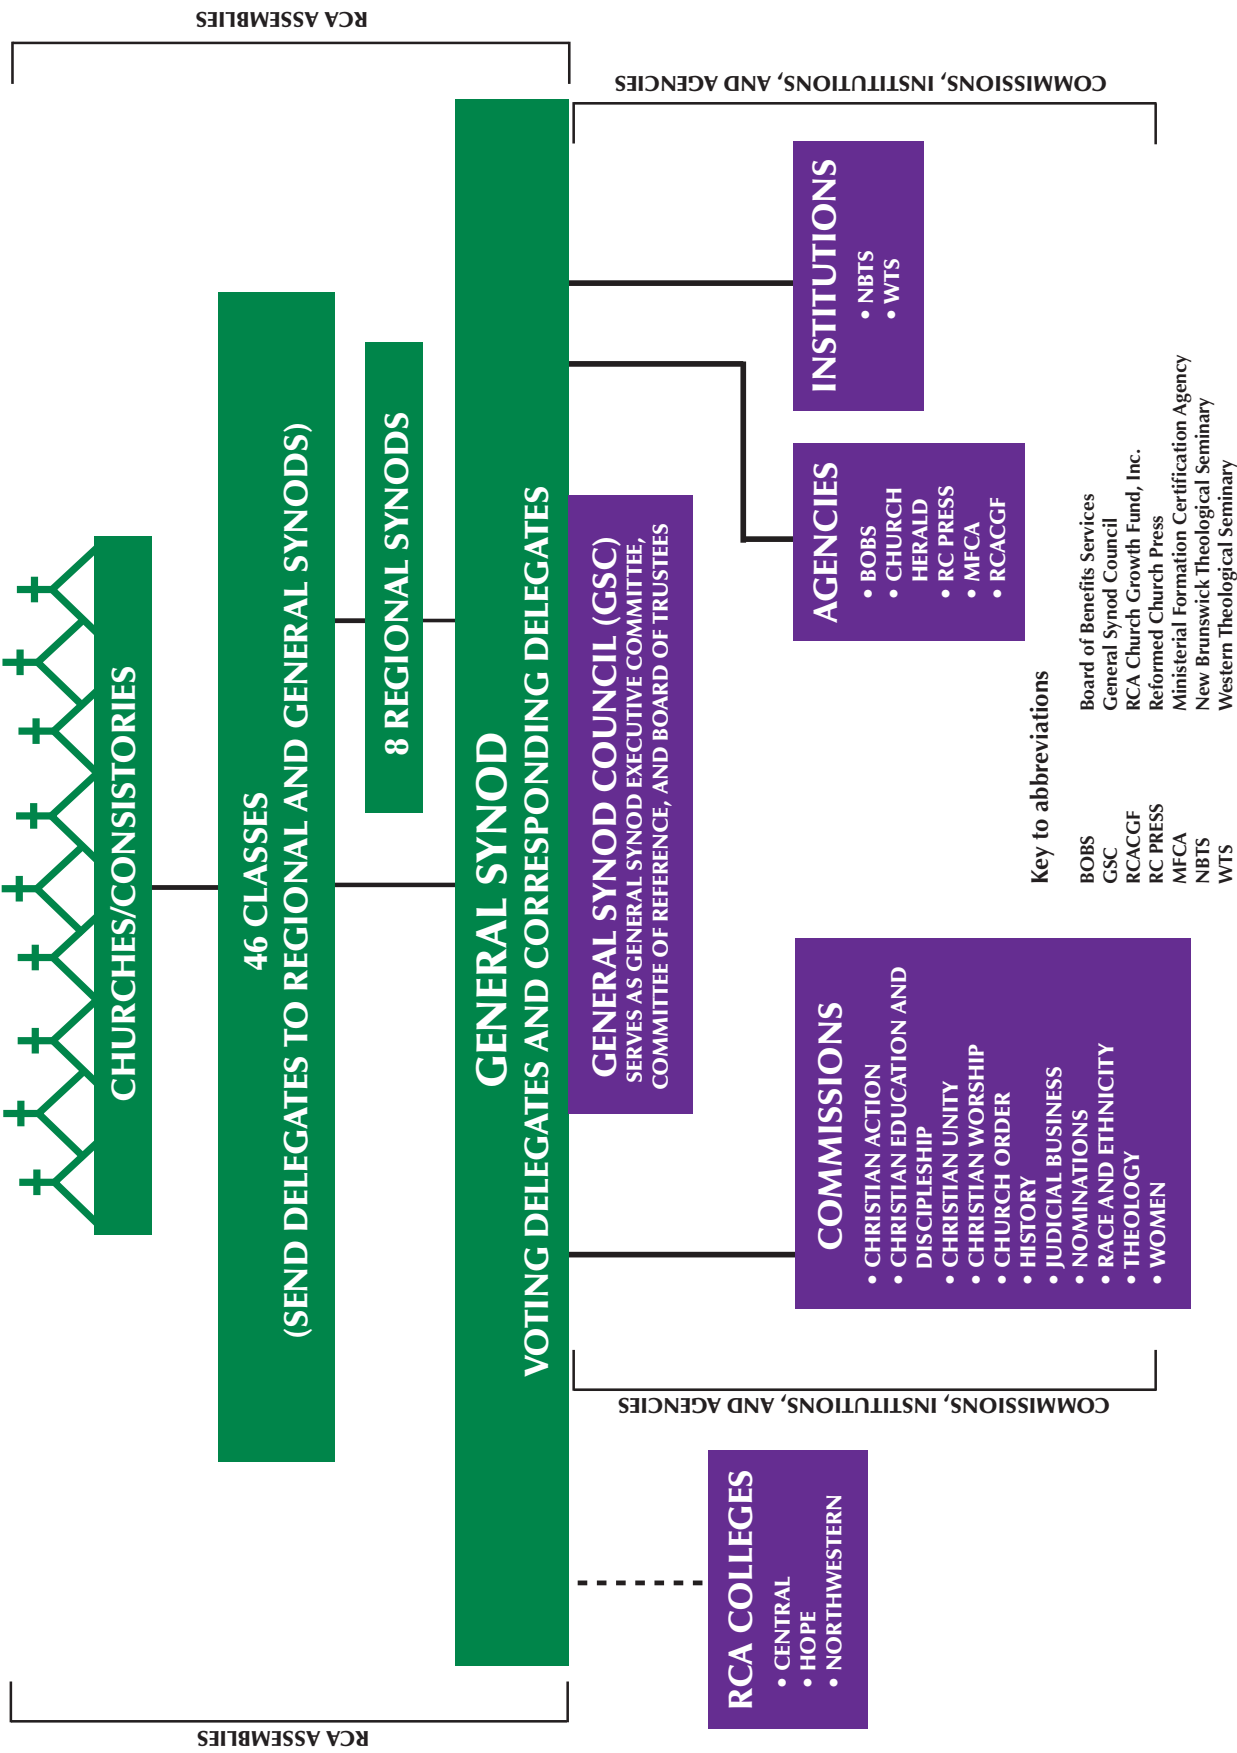

Relationships of RCA Assemblies, Institutions, and Agencies

RCA ASSEMBLIES

COMMISSIONS, INSTITUTIONS, AND AGENCIES

COMMISSIONS, INSTITUTIONS, AND AGENCIES

- RCA COLLEGES**
- CENTRAL
 - HOPE
 - NORTHWESTERN

- COMMISSIONS**
- CHRISTIAN ACTION
 - CHRISTIAN EDUCATION AND DISCIPLESHIP
 - CHRISTIAN UNITY
 - CHRISTIAN WORSHIP
 - CHURCH ORDER
 - HISTORY
 - JUDICIAL BUSINESS
 - NOMINATIONS
 - RACE AND ETHNICITY
 - THEOLOGY
 - WOMEN

GENERAL SYNOD COUNCIL (GSC)
SERVES AS GENERAL SYNOD EXECUTIVE COMMITTEE, COMMITTEE OF REFERENCE, AND BOARD OF TRUSTEES

- AGENCIES**
- BOBS
 - CHURCH HERALD
 - RC PRESS
 - MFCA
 - RCACGF

- INSTITUTIONS**
- NBTS
 - WTS