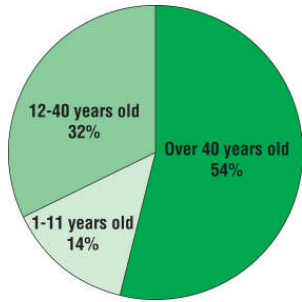

Parent-Planter Summit.....

The Great Lakes Region is changing!

In 2003, we counted only a handful of congregations under 10 years of age. Today 14% of our churches are new starts.

Age of Churches in 2008

Age of Churches in 2013

with 45 additional new plants

By God's grace, we will see the number of new church plants grow to 30% of our churches by 2013. In the big picture we find a myriad of small sparks of diversity, creativity, vision and leadership! With a mission field that continues to create opportunity, we gather to link hands and hearts in planting!