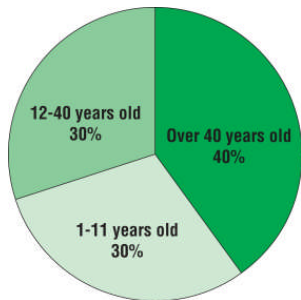

Parent-Planter Summit.....

The Great Lakes Region is changing!

In 2003, we counted only a handful of congregations under 10 years of age. Today 14% of our churches are new starts.

Age of Churches in 2008

Age of Churches in 2013

with 45 additional new plants

By God's grace, we will see the number of new church plants grow to 30% of our churches by 2013. In the big picture we find a myriad of small sparks of diversity, creativity, vision and leadership! With a mission field that continues to create opportunity, we gather to link hands and hearts in planting!